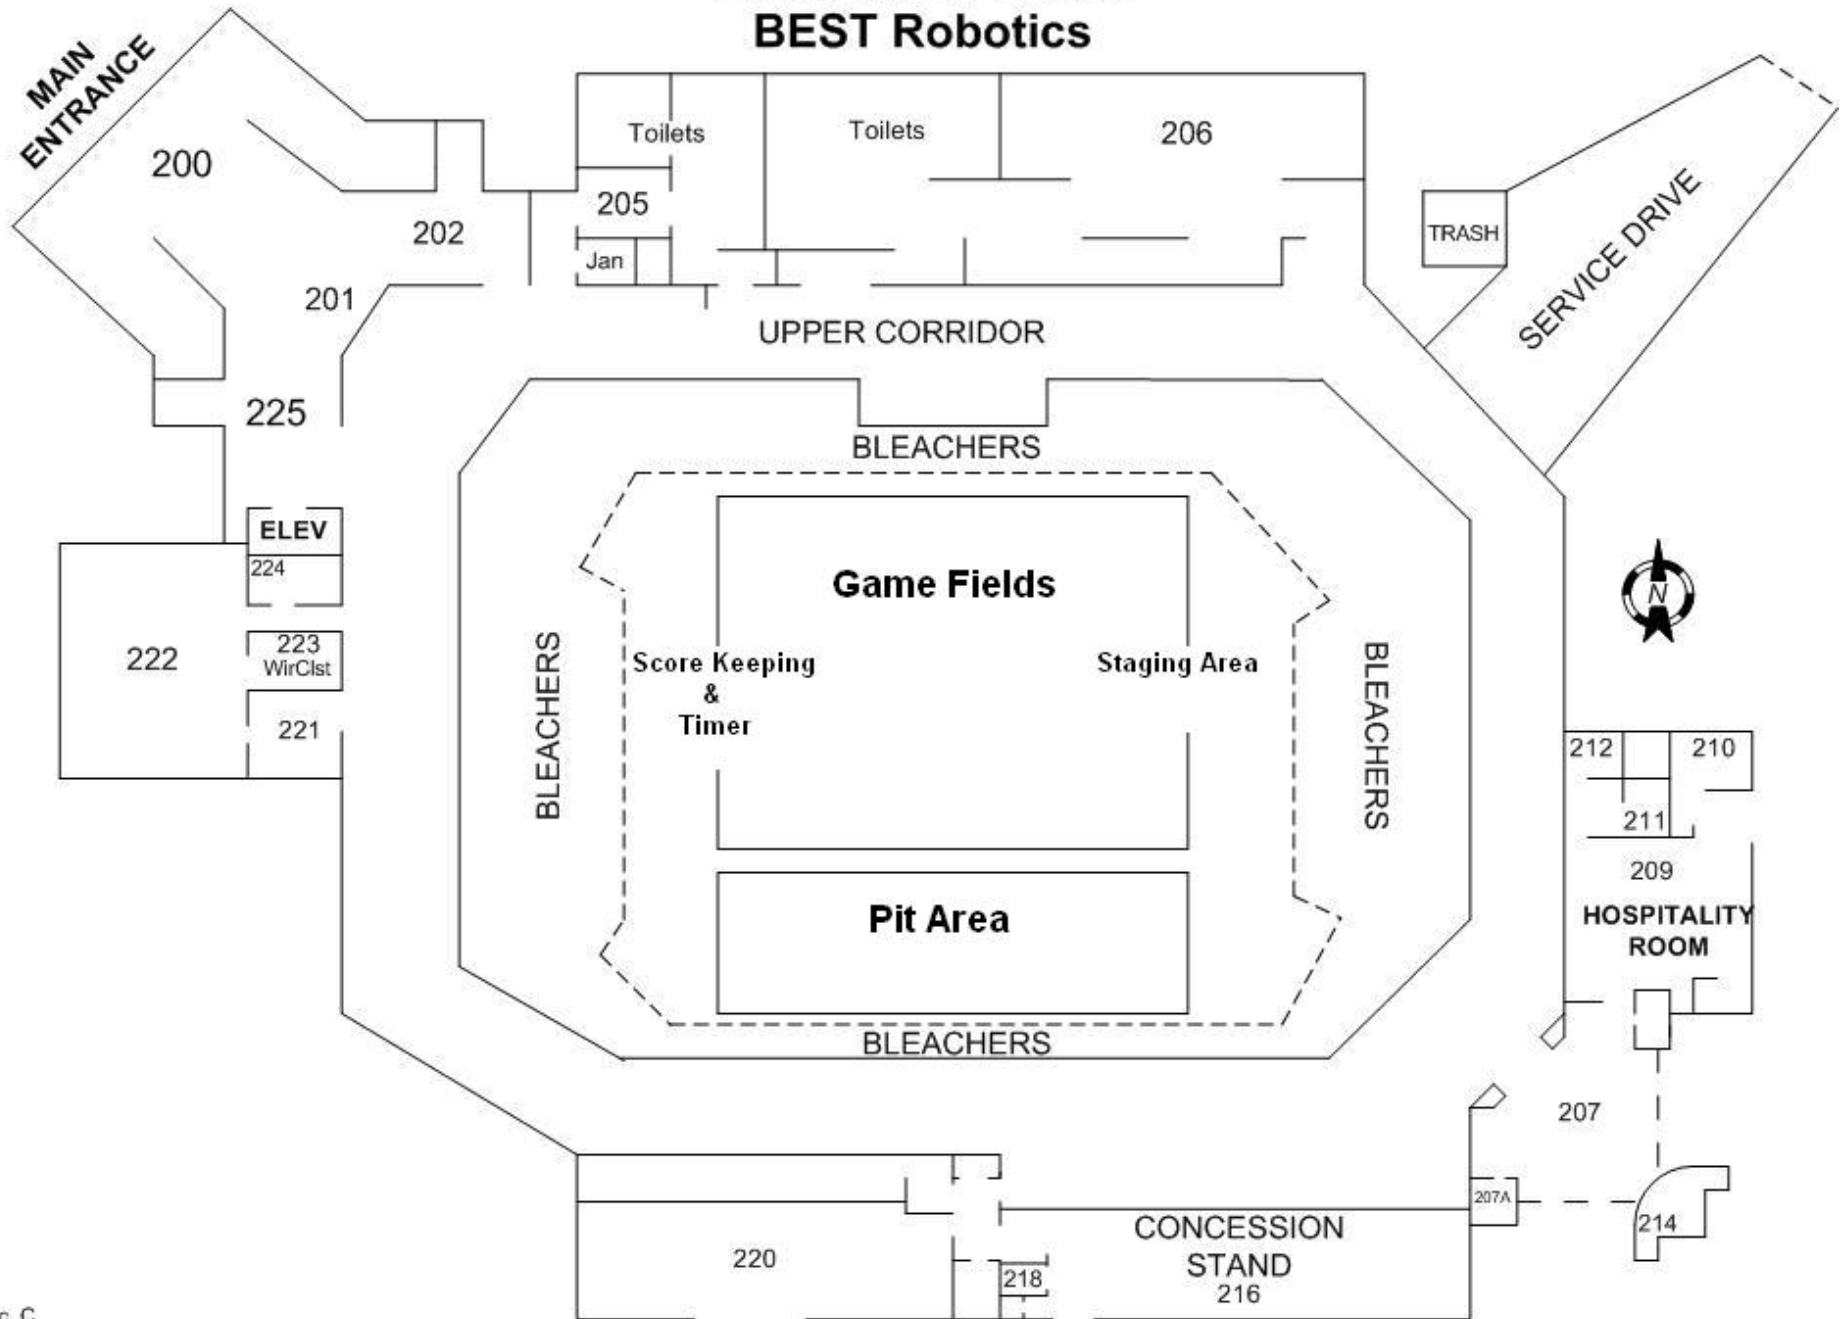

Stubblefield Center BEST Robotics

dpc C
 NOTE: This is not a scaled drawing
 Date of Last Change: 09/22/2006